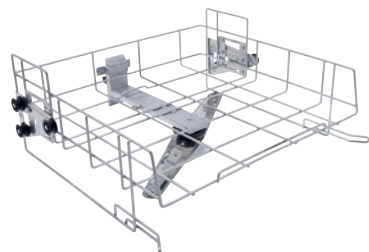

A 101

Upper basket

Height adjustable, for the optimum loading of inserts.

- Vertical clearance 160 +/- 30 mm, width 475 mm, depth 443 mm
- With integrated spray arm

EAN: 4002516828143 / Material number: 12645590 / Old Material Number: 69610101D

Product category	
Fresh-water dishwashers	•
Washer-disinfectors, laboratory	•
Washer-disinfectors, medical	•
Cleaning machines for industrial parts cleaning	•
Washer-disinfectors, fire brigades and emergency services	•
Machine affiliation	
PG 8063	•
PLW 8636 [LAB / LAB MON]	•
PG 8562	•
PG 8582	•
PG 8582 CD	•
PG 8504	•
PG 8583	•
PG 8583 CD	•
PG 8592	•
PG 8593	•
PLW 8604	•
PLW 8683	•
PLW 8683 CD	•
PLW 8693	•
PLW 8683 [Safety]	•
PLW 8693 [Safety]	•
PWD 8682	•
PWD 8682 CD	•
PWD 8692	•
Product category	
Upper basket	•
Carrier/basket carrier	•
Upper basket	•
Product properties	
Material	Stainless steel
Colour	Stainless Steel
Area of application	
Reprocessing of laboratory glassware	•
Reprocessing of GYN instruments	•
Reprocessing of ENT instruments	•
Reprocessing of basins	•
Reprocessing of kidney dishes	•
Reprocessing of surgical instruments	•
Reprocessing of different utensils	•
Reprocessing of breathing air regulators	•
Dimensions and weight	
External dimensions, net height in mm	206
External dimensions, net width in mm	528
External dimensions, net depth in mm	527
External dimensions, gross height in mm	220
External dimensions, gross width in mm	540

A 101

Upper basket

Height adjustable, for the optimum loading of inserts.

EAN: 4002516828143 / Material number: 12645590 / Old Material Number: 69610101D

External dimensions, gross depth in mm	550
Net weight in kg	3.03
Gross weight in kg	3.68