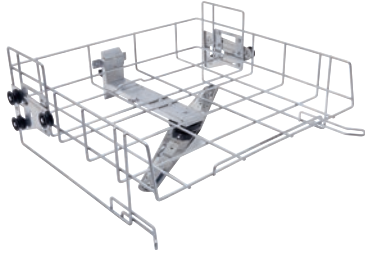

A 101

Upper basket

Height adjustable, for the optimum loading of inserts.

- Vertical clearance 160 +/- 30 mm, width 475 mm, depth 443 mm
- With integrated spray arm

EAN: 4002516828143 / Material number: 12645590 / Old Material Number: 69610101D

Product category	
Fresh-water dishwashers	•
Washer-disinfectors, laboratory	•
Washer-disinfectors, medical	•
Cleaning machines for industrial parts cleaning	•
Washer-disinfectors, fire brigades and emergency services	•
Machine affiliation	
PG 8063	•
PLW 8636 [LAB / LAB MON]	•
PG 8562	•
PG 8582	•
PG 8582 CD	•
PG 8504	•
PG 8583	•
PG 8583 CD	•
PG 8592	•
PG 8593	•
PLW 8604	•
PLW 8683	•
PLW 8683 CD	•
PLW 8693	•
PLW 8683 [Safety]	•
PLW 8693 [Safety]	•
PWD 8682	•
PWD 8682 CD	•
PWD 8692	•
Product category	
Upper basket	•
Carrier/basket carrier	•
Upper basket	•
Product properties	
Material	Stainless steel
Colour	Stainless Steel
Area of application	
Reprocessing of laboratory glassware	•
Reprocessing of GYN instruments	•
Reprocessing of ENT instruments	•
Reprocessing of basins	•
Reprocessing of kidney dishes	•
Reprocessing of surgical instruments	•
Reprocessing of different utensils	•
Reprocessing of breathing air regulators	•
Dimensions and weight	
External dimensions, net height in mm	206
External dimensions, net width in mm	528
External dimensions, net depth in mm	527
External dimensions, gross height in mm	220
External dimensions, gross width in mm	540

A 101

Upper basket

Height adjustable, for the optimum loading of inserts.

EAN: 4002516828143 / Material number: 12645590 / Old Material Number: 69610101D

External dimensions, gross depth in mm	550
Net weight in kg	3.03
Gross weight in kg	3.68