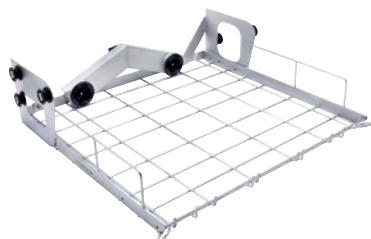

A 100

Upper basket

For the optimum loading of injector modules or inserts.

- Upper basket with two module connections
- for holding up to 2 injector modules or inserts
- Automatic closing of the connections when not in use
- Loading height with module with plastic supports 190 mm
- Clearances: width 489, length 440 mm

EAN: 4002516841296 / Material number: 12642640 / Old Material Number: 69610002D

Product category	
Washer-disinfectors, laboratory	•
Cleaning machines for industrial parts cleaning	•
Machine affiliation	
PLW 8636 [LAB / LAB MON]	•
PG 8504	•
PG 8583	•
PG 8583 CD	•
PG 8593	•
PLW 8604	•
PLW 8683	•
PLW 8683 CD	•
PLW 8693	•
Product category	
Basket with module connection	•
Upper basket	•
Product properties	
Material	Stainless steel, Plastic
Colour	Stainless Steel, Black
Area of application	
Reprocessing of pipettes/phials	•
Reprocessing of laboratory glassware	•
Dimensions and weight	
External dimensions, net height in mm	141
External dimensions, net width in mm	525
External dimensions, net depth in mm	528
External dimensions, gross height in mm	170
External dimensions, gross width in mm	555
External dimensions, gross depth in mm	565
Net weight in kg	2.92
Gross weight in kg	3.56